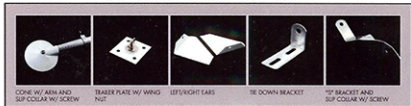

AWNING COMPONENTS

Contact your local ASI Sales Representative for pricing and availability!

4501 Transport Drive, Bldg 5, Tampa, FL 33605 • Toll Free (800) 282-6624 • Fax (813) 963-7915

www.asibp.com